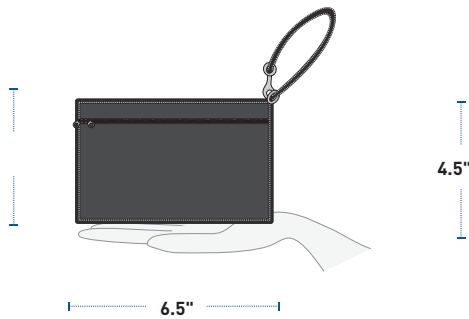

CLEAR BAG GUIDELINES

The Cherry Point Airshow has enhanced its public safety policy to include the type of bag you can bring into the Show.

This will help expedite entry at the show. All carried items are subject to search, including clear bags.

APPROVED BAGS

1 GALLON PLASTIC STORAGE BAG

SMALL CLUTCH OR WALLET

NO BAGS LARGER THAN 12" x 6" x 12". *DIAPER BAGS must be accompanied by child.

NON-APPROVED BAGS

BACKPACK

BINOCULARS CASE

CAMERA CASE

CLEAR BACKPACK
(Larger than 12" x 6" x 12")

TINTED PLASTIC BAG

PRINTED PATTERN PLASTIC BAG

FANNY PACK
(Unless clear)

PURSE

SEAT CUSHION WITH POCKET

OVERSIZED TOTE BAG

MESH BAG