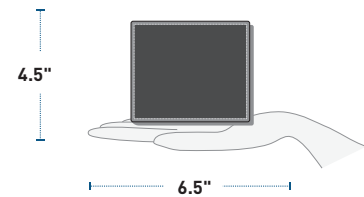

CLEAR BAG GUIDELINES

The Cherry Point Airshow has enhanced its public safety policy to include the type of bag you can bring into the Show.

This will help expedite entry at the show. All carried items are subject to search, including clear bags.

APPROVED BAGS

1 GALLON PLASTIC STORAGE BAG

SMALL CLUTCH OR WALLET

NO BAGS LARGER THAN 12" x 6" x 12". *DIAPER BAGS must be accompanied by child.

NON-APPROVED BAGS

BACKPACK

BINOCULARS CASE

CAMERA CASE